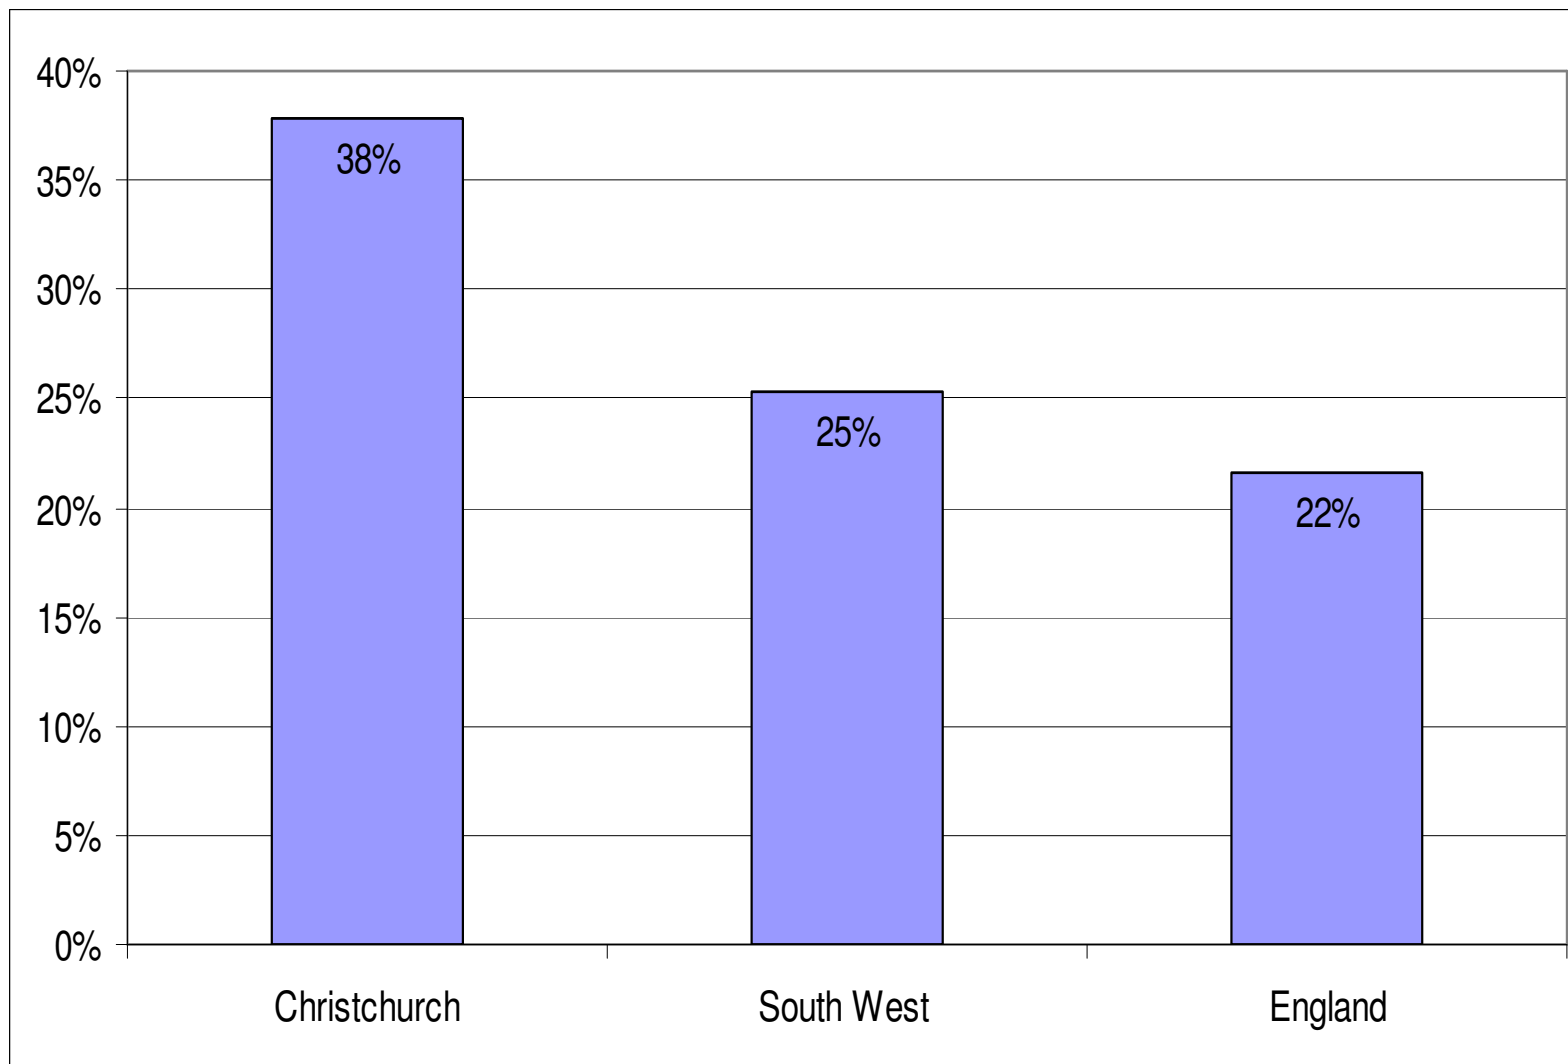

Christchurch Borough Council

Chief Executive Michael Turvey

% of residents aged 60 and over

Christchurch

...where time is pleasant